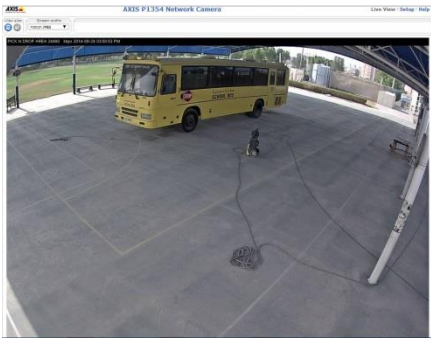

BENEFITS

- Superb image quality during both day and night
- High-performing video surveillance in both indoor and outdoor applications.
- Outstanding light sensitivity, with maintained colors even in very poor lighting conditions with the help of Axis' Lightfinder
- The iris control enables automatic and precise control of the iris position to optimize depth of field and lens resolution for optimal image sharpness
- To help minimize bandwidth and storage needs, the cameras provide digital pan/tilt/zoom and multi-view streaming, which enables several cropped view areas to be streamed simultaneously
- AXIS P1357-E comes with a wall mount bracket, sunshield and Ethernet cable, is protected from dust, rain, snow and sun, and can operate in temperatures from -40 °C to 50°C

AXIS P1357 Camera View :
Ball Court

AXIS P1357 Camera View :
Field

AXIS P1354 Camera View :
Bus Gate

AXIS P1357-E Network Camera presents a top-of-the-line, 5-megapixel outdoor-ready network camera with HDTV 1080p performance, precise iris control for optimal image clarity and H.264 compression. It is suitable for outdoor use at airports, banks, shops, for city surveillance and any application that requires coverage of a large area or extremely high image detail.